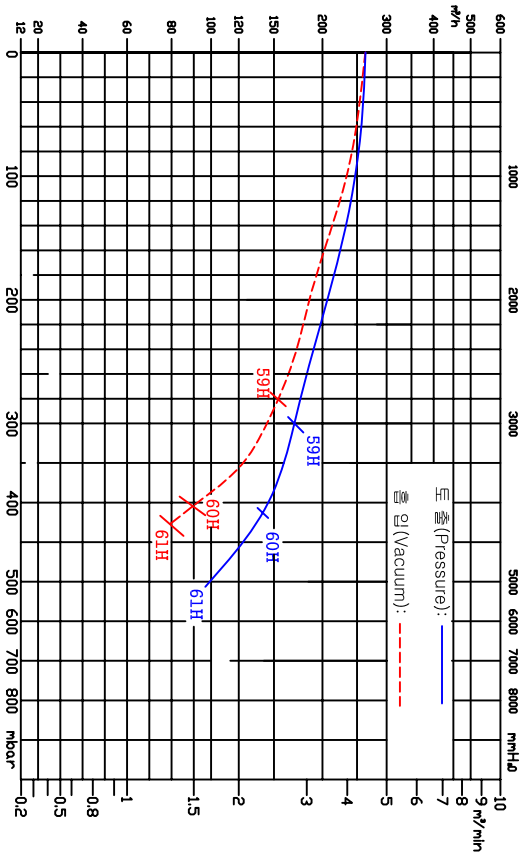

50HZ

60HZ

HRB-702	66	61	4KW	4.6KW
HRB-602	65	60	3KW	3.7KW
HRB-502	64	59	2.2KW	2.55KW
MODEL	50HZ	60HZ	50HZ	60HZ
	CURVE NO		MOTOR	

NAME OF PARTS	DRAWING DESIGN	CHECKER	APPROVED	NAME OF PARTS	CURVE
SIZE				SCALE	UNIT
DWG. NO				1	MM
	HWANG HAE ELECTRIC MOTOR'S				