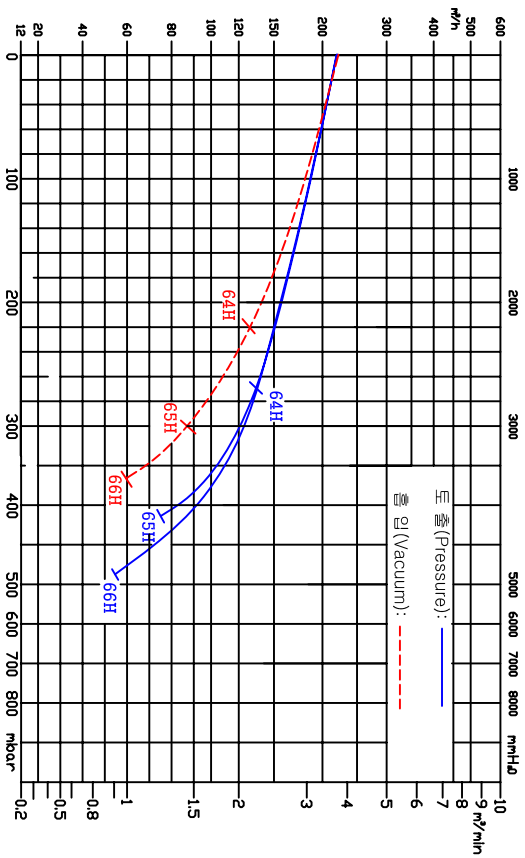

50HZ

60HZ

HRB-702	66	61	4KW	4.6KW
HRB-602	65	60	3KW	3.7KW
HRB-502	64	59	2.2KW	2.55KW
MODEL	50HZ	60HZ	50HZ	60HZ
	CURVE NO		MOTOR	

NAME OF PARTS	DRAWING DESIGN	CHECKER	APPROVED	NAME OF PARTS	CURVE
SIZE				SCALE	UNIT
DWG. NO				1	MM
	HWANG HAE ELECTRIC MOTOR'S				