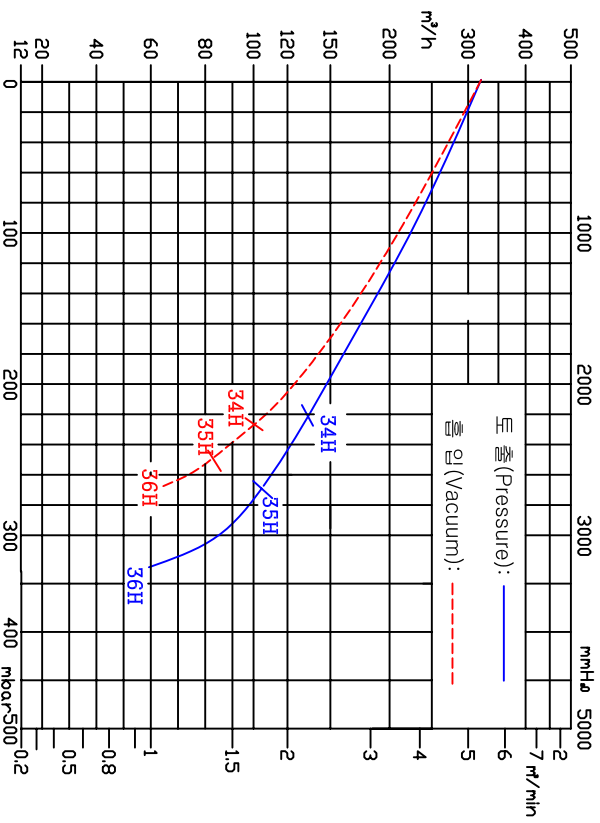

# 50HZ

# 60HZ

HRB-700	36	32	4KW	4.6KW
HRB-600	35	31	3KW	3.7KW
HRB-500	34	30	2.2KW	2.55KW
MODEL	50HZ	60HZ	MOTOR	
	CURVE NO		50HZ	60HZ

DRAWING DESIGN		CHECKER		APPROVED	
NAME OF PARTS		SCALE		UNIT	
CURVE		1		MM	
SIZE		DWG. NO			
H/WANG HAE ELECTRIC MOTOR/S					