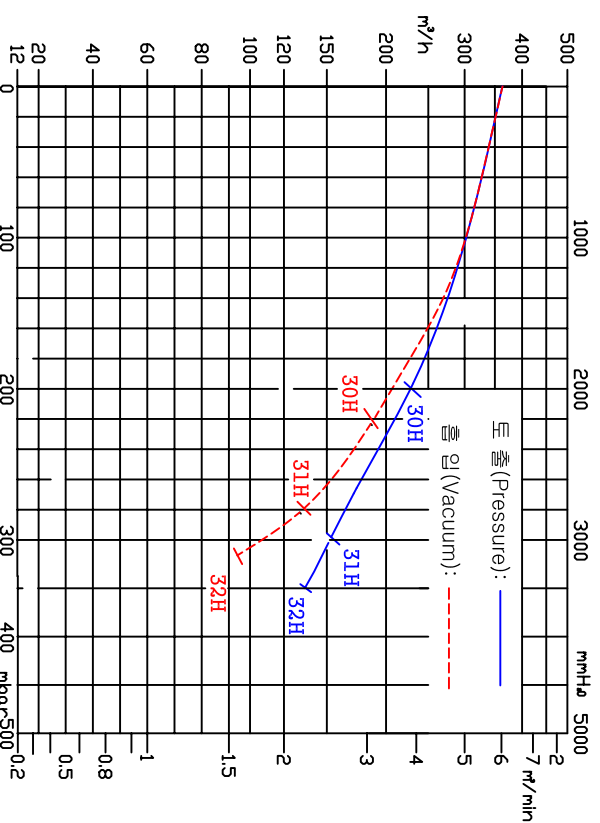

# 50HZ

# 60HZ

HRB-700	36	32	4KW	4.6KW
HRB-600	35	31	3KW	3.7KW
HRB-500	34	30	2.2KW	2.55KW
MODEL	50HZ	60HZ	MOTOR	
	CURVE NO		50HZ	60HZ

DRAWING DESIGN		CHECKER		APPROVED	
NAME OF PARTS		SCALE		UNIT	
CURVE		1		MM	
SIZE		DWG. NO			
H/WANG HAE ELECTRIC MOTOR/S					