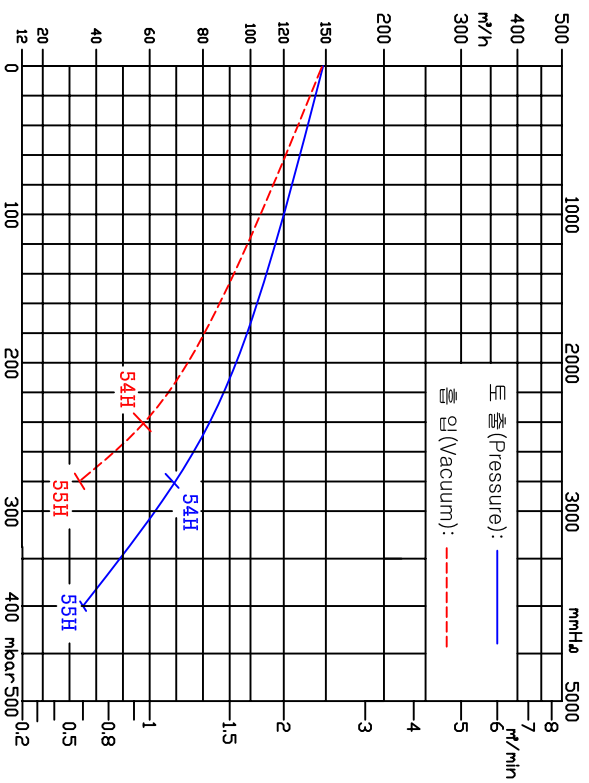

50HZ

60HZ

HRB-402S	54	49	1.5KW	1.75KW
HRB-402	55	50	2.2KW	2.55KW
MODEL	50HZ	60HZ	50HZ	60HZ
	CURVE NO		MOTOR	

DRAWING DESIGN		CHECKER		APPROVED		NAME OF PARTS	CURVE
SCALE 1/1		UNIT		MM		DWG. NO	
HWANG HAE ELECTRIC MOTOR'S							