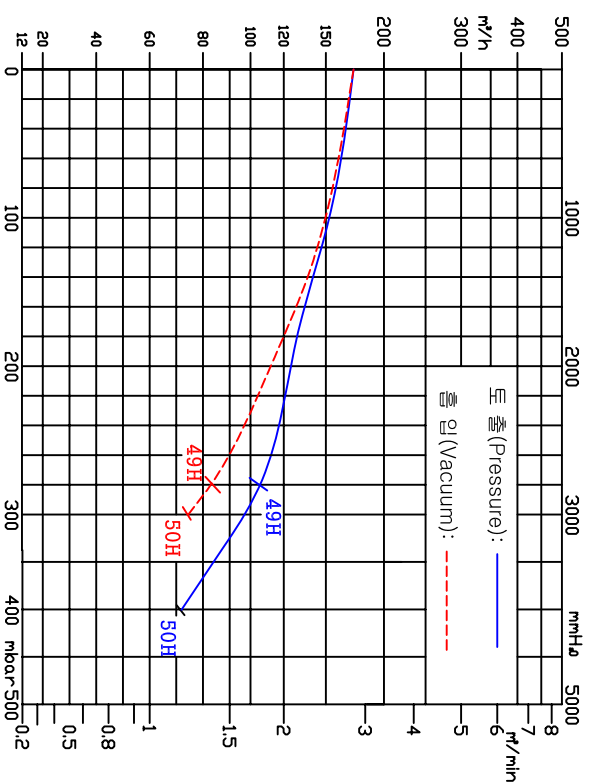

50HZ

60HZ

HRB-402S	54	49	1.5KW	1.75KW
HRB-402	55	50	2.2KW	2.55KW
MODEL	50HZ	60HZ	50HZ	60HZ
	CURVE NO		MOTOR	

DRAWING DESIGN		CHECKER		APPROVED		NAME OF PARTS	CURVE
SCALE 1/1		UNIT		MM		DWG. NO	
HWANG HAE ELECTRIC MOTOR'S							