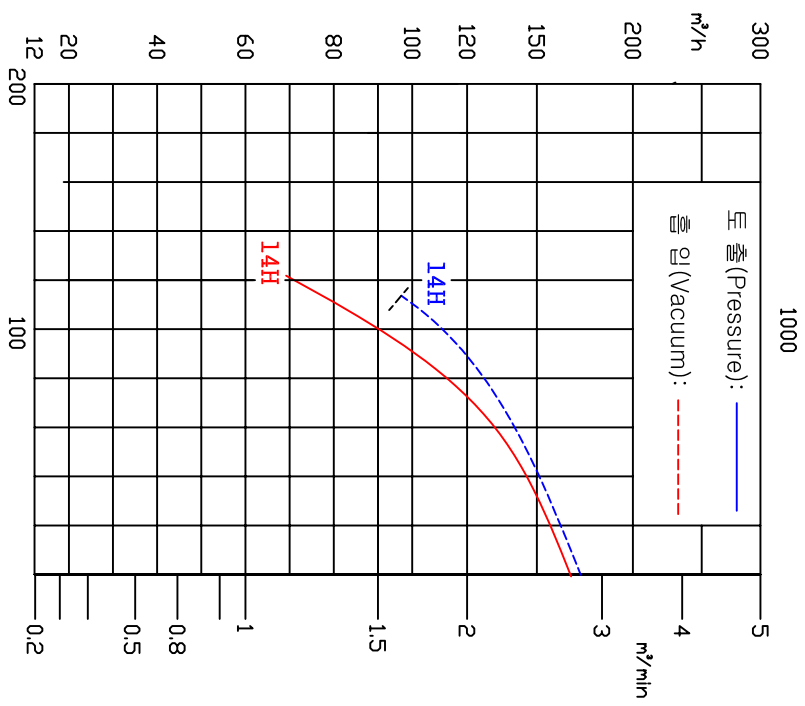

50HZ

60HZ

MODEL	HRB-201	13	14	0.75KW	0.75KW
		50HZ	60HZ	50HZ	60HZ
CURVE NO	50HZ		60HZ		
	MOTOR		MOTOR		

NAME OF PARTS	CURVE	
DRAWN	DESIGNED	CHECKED
APPROVED	APPROVED	APPROVED
SIZE	SCALE 1/1	UNIT MM
DWG. NO	HWANG HAE ELECTRIC MOTOR'S	