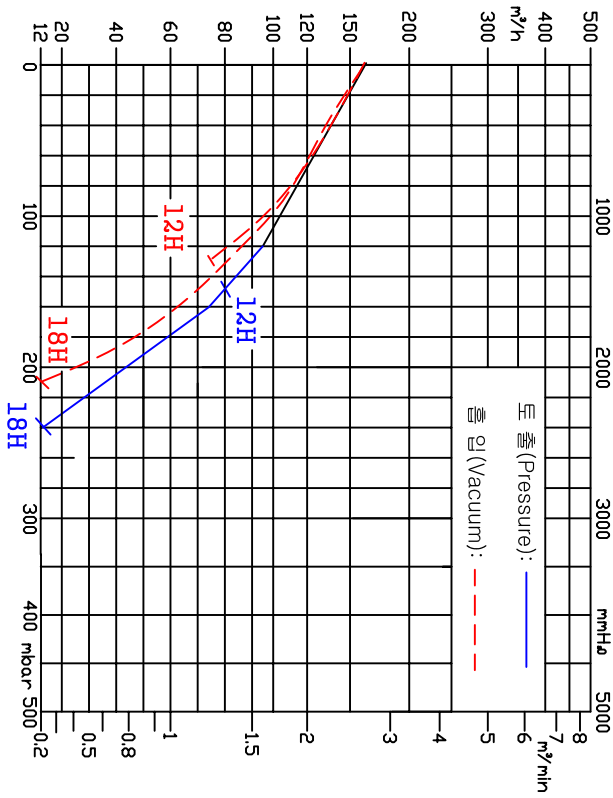

50HZ

60HZ

HRB-200L	19	18	1.3KW	1.5KW
HRB-200	16	12	0.75KW	0.93KW
MIDDEL	50HZ	60HZ	50HZ	60HZ
	CURVE NO		MOTOR	

NAME OF PARTS	NAME OF CURVE
DRAWN	DESIGNED
CHECKED	APPROVED
SIZE	DWG. NO
SCALE 1/1	UNIT MM
 HWANG HAE ELECTRIC MOTOR'S	