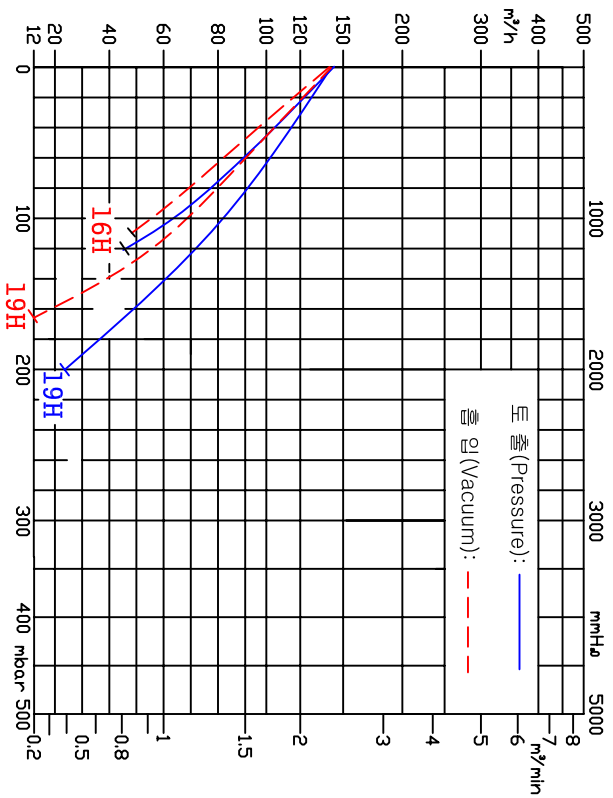

50HZ

60HZ

HRB-200L	19	18	1.3KW	1.5KW
HRB-200	16	12	0.75KW	0.93KW
MIDDEL	50HZ	60HZ	50HZ	60HZ
	CURVE NO		MOTOR	

NAME OF PARTS	NAME OF CURVE
DRAWN	DESIGNED
CHECKED	APPROVED
SIZE	DWG. NO
SCALE 1/1	UNIT MM
 HWANG HAE ELECTRIC MOTOR'S	